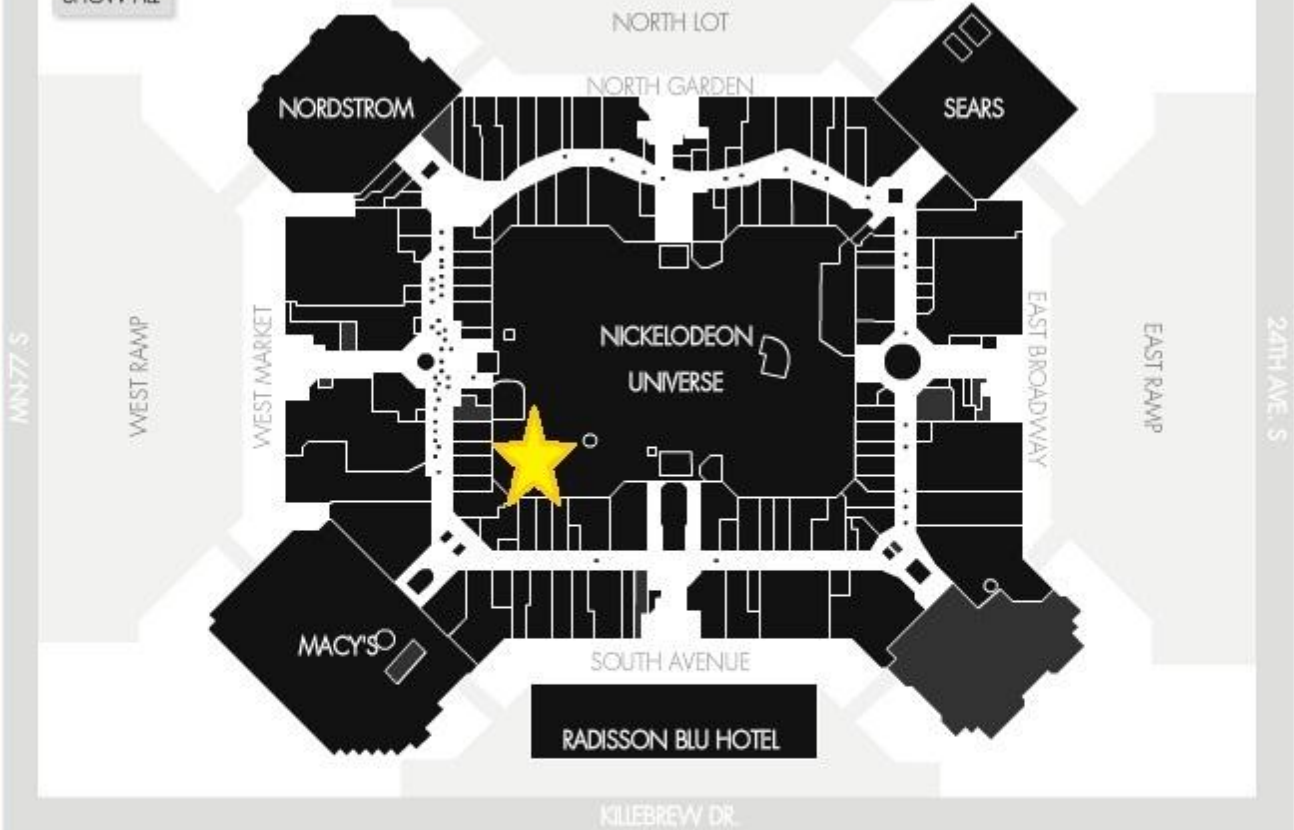

MALL OF AMERICA

THEATRES
MALL OF AMERICA

nickelodeon
UNIVERSE
MALL OF AMERICA

EXHIBIT CENTER
MALL OF AMERICA

DUE TO CONSTRUCTION, THERE WILL BE NO ACCESS TO LINDAU LANE VIA 24TH AVENUE

SHOW ALL

Coming from 77N/77S: Take Killebrew Drive exit, then take the first left at the stoplight. Follow the street to the left, it will take you directly into the West parking ramp.

Coming from 494/Hwy 5: Take the 24th Avenue exit, turn onto 24th Avenue, going towards the Mall of America. Turn right onto Killebrew Drive and take a right again after the Radisson Blu Hotel. Follow the street to the left, it will take you directly into the West parking ramp.