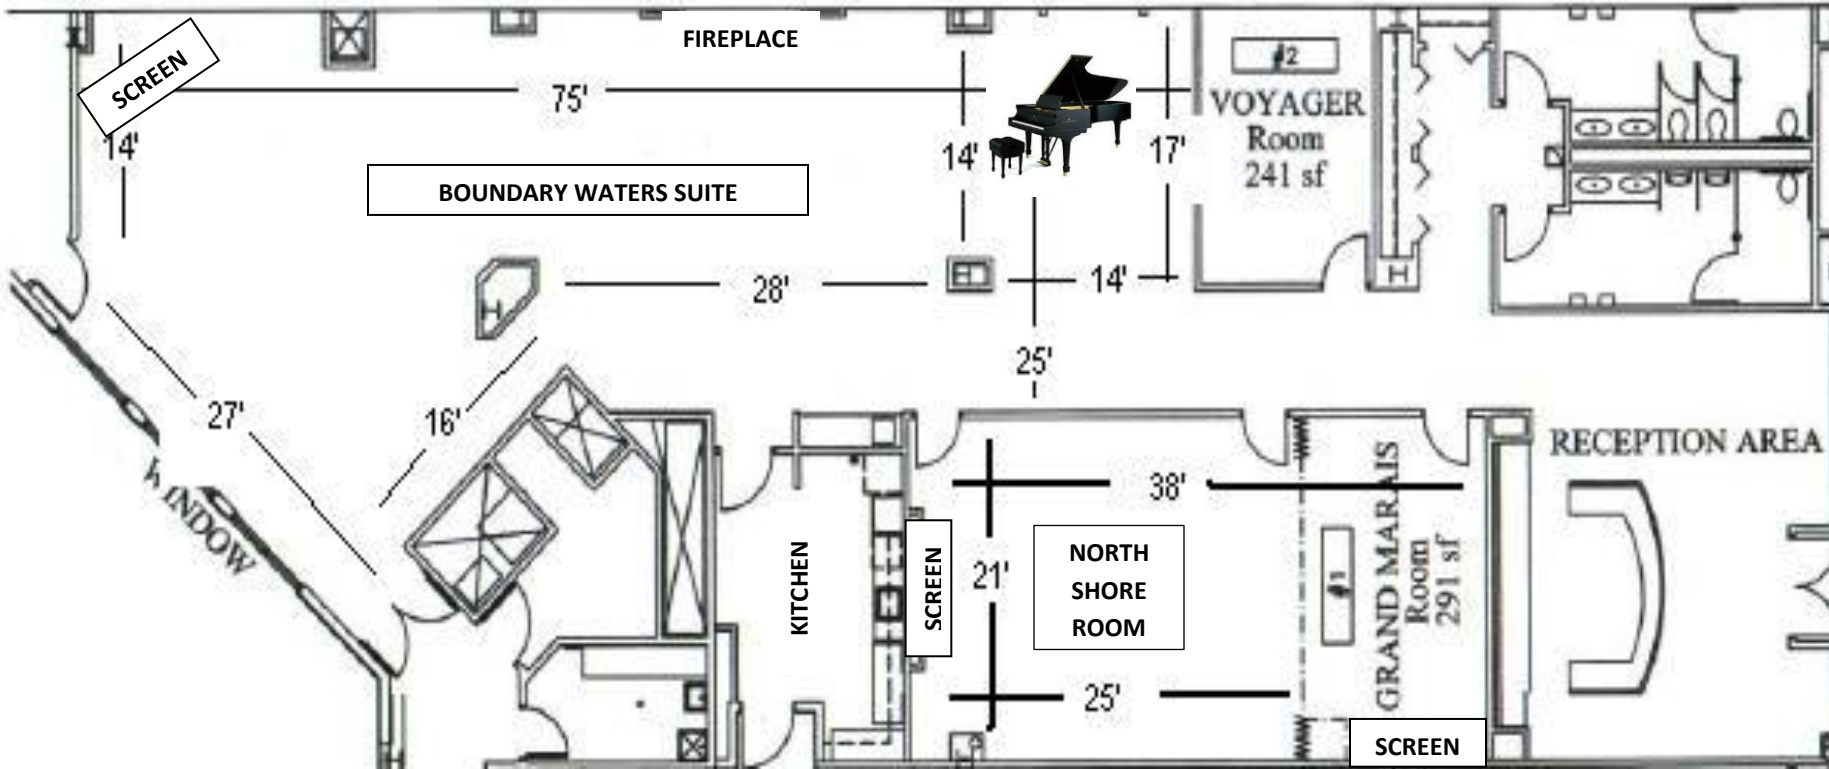

MAX CAPACITY

Rooms	Sq.Ft.	Dining/Banquet	Crescent Rounds	Standing Reception	Theater	Classroom	U-Shape	Hollow Square*	Conference*
Executive Center	2840	188	120	244	220	95	55	55/65*	47/54*
<i>Boundary Waters</i>	1800	112(14 rounds of 8)	84	180	160	55	30	30/35*	24/28*
<i>Voyager</i>	240	n/a	n/a	n/a	n/a	n/a	n/a	n/a	8
<i>Shore Rooms (NS+GM)</i>	800	48(6 rounds of 8)	36	64	60	40	25	25/30*	23/26*
<i>North Shore (NS)</i>	509	32	24	49	45	30	15	15/20*	13/16*
<i>Grand Marais (GM)</i>	291	8	6	15	15	10	6	6/8*	10/14*
Parkview	4000			720					
<i>Interior</i>	3000	272 (34 rounds of 8)	204	532	362	128	48	64	n/a
<i>Exterior Balcony</i>	1000	72 (9 rounds of 8)	54	177	n/a	n/a	n/a	n/a	n/a

* All sides used

EXECUTIVE CENTER

PARKVIEW

MEETING + EVENT CENTER