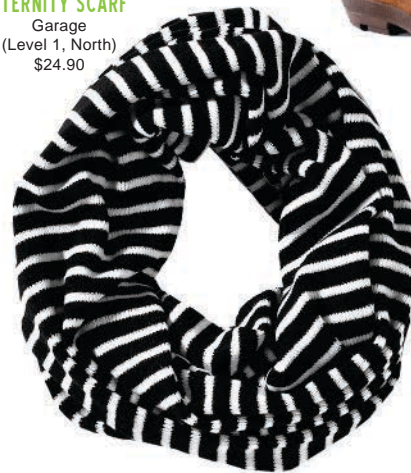

STRIPED ETERNITY SCARF
Garage
(Level 1, North)
$24.90

KIDS SNOWSHOES
JM Cremp's (Level 2, North)
$59-69.50