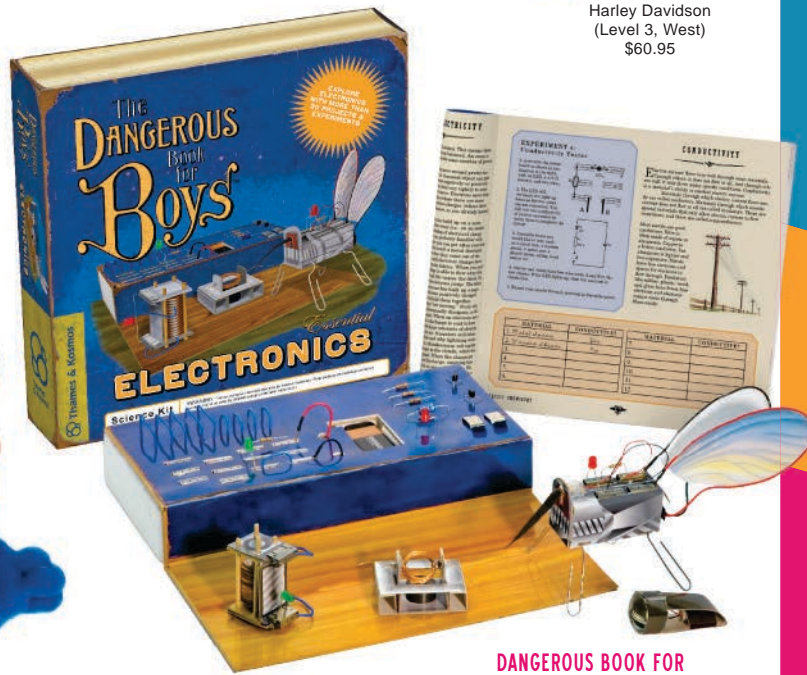

MIKE THE KNIGHT PLUSH
Nickelodeon Universe®
$11.99

DANGEROUS BOOK FOR BOYS ELECTRONICS KIT
JM Cremp's (Level 2, North) - $34