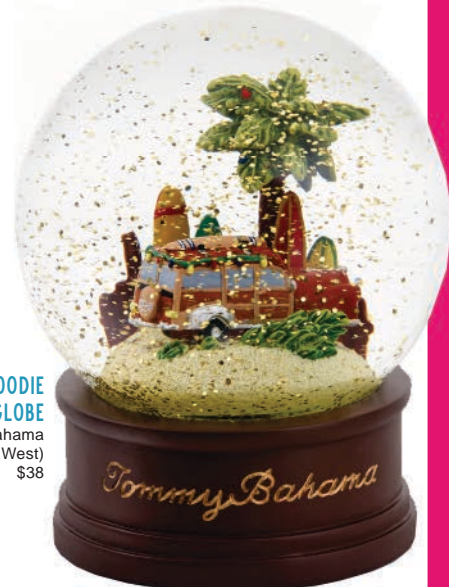

WOODIE SNOW GLOBE
Tommy Bahama (Level 2, West)
$38